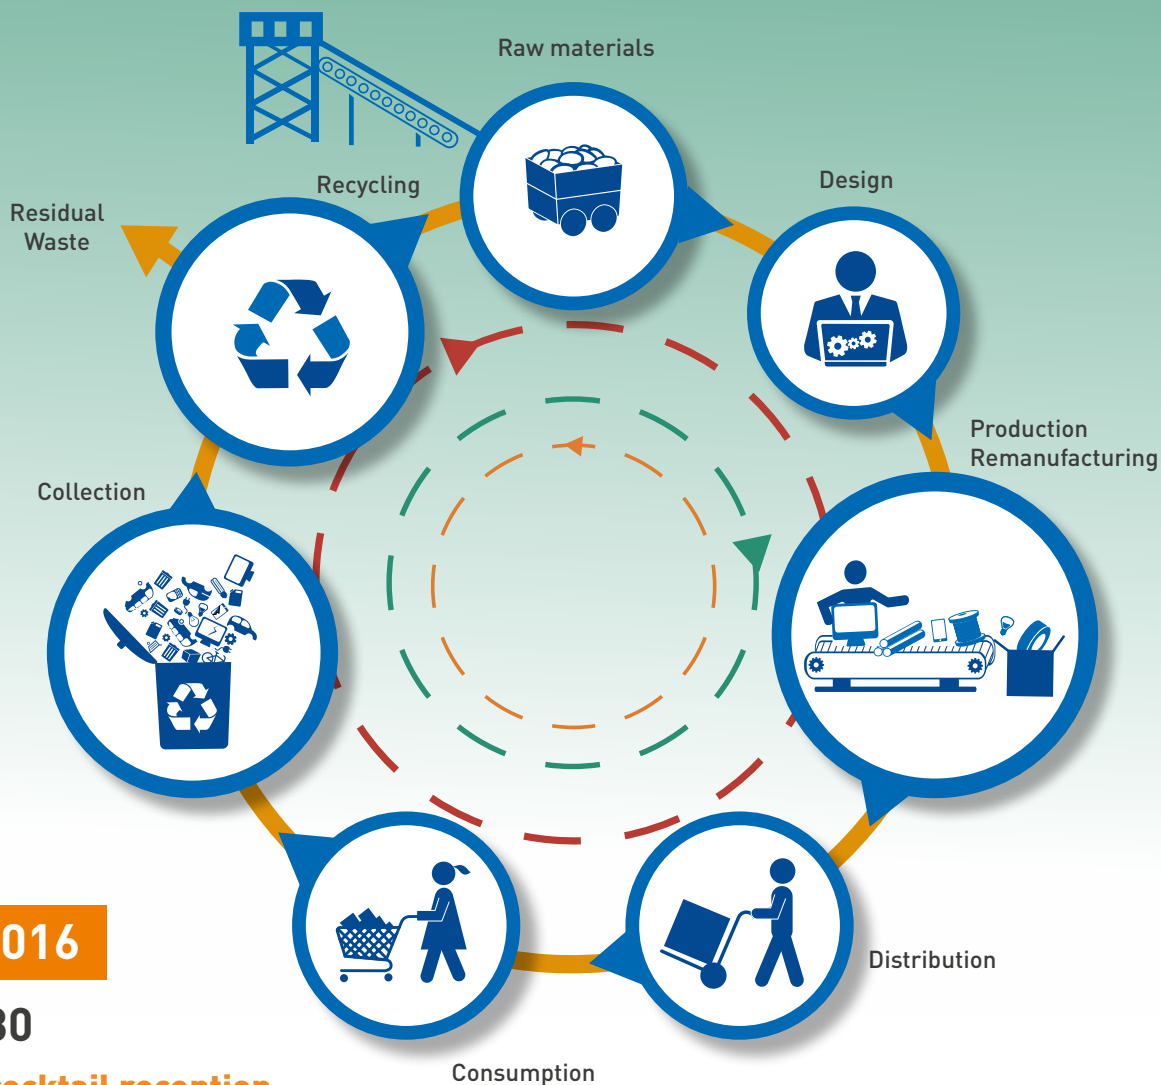

Recycling businesses at the heart of the circular economy

Committed to resource the economy for future decades

1 MARCH 2016

14.00 – 18.30

Followed by a cocktail reception

18.30 – 21.00

Solvay Library

Parc Léopold - Rue Belliard 137